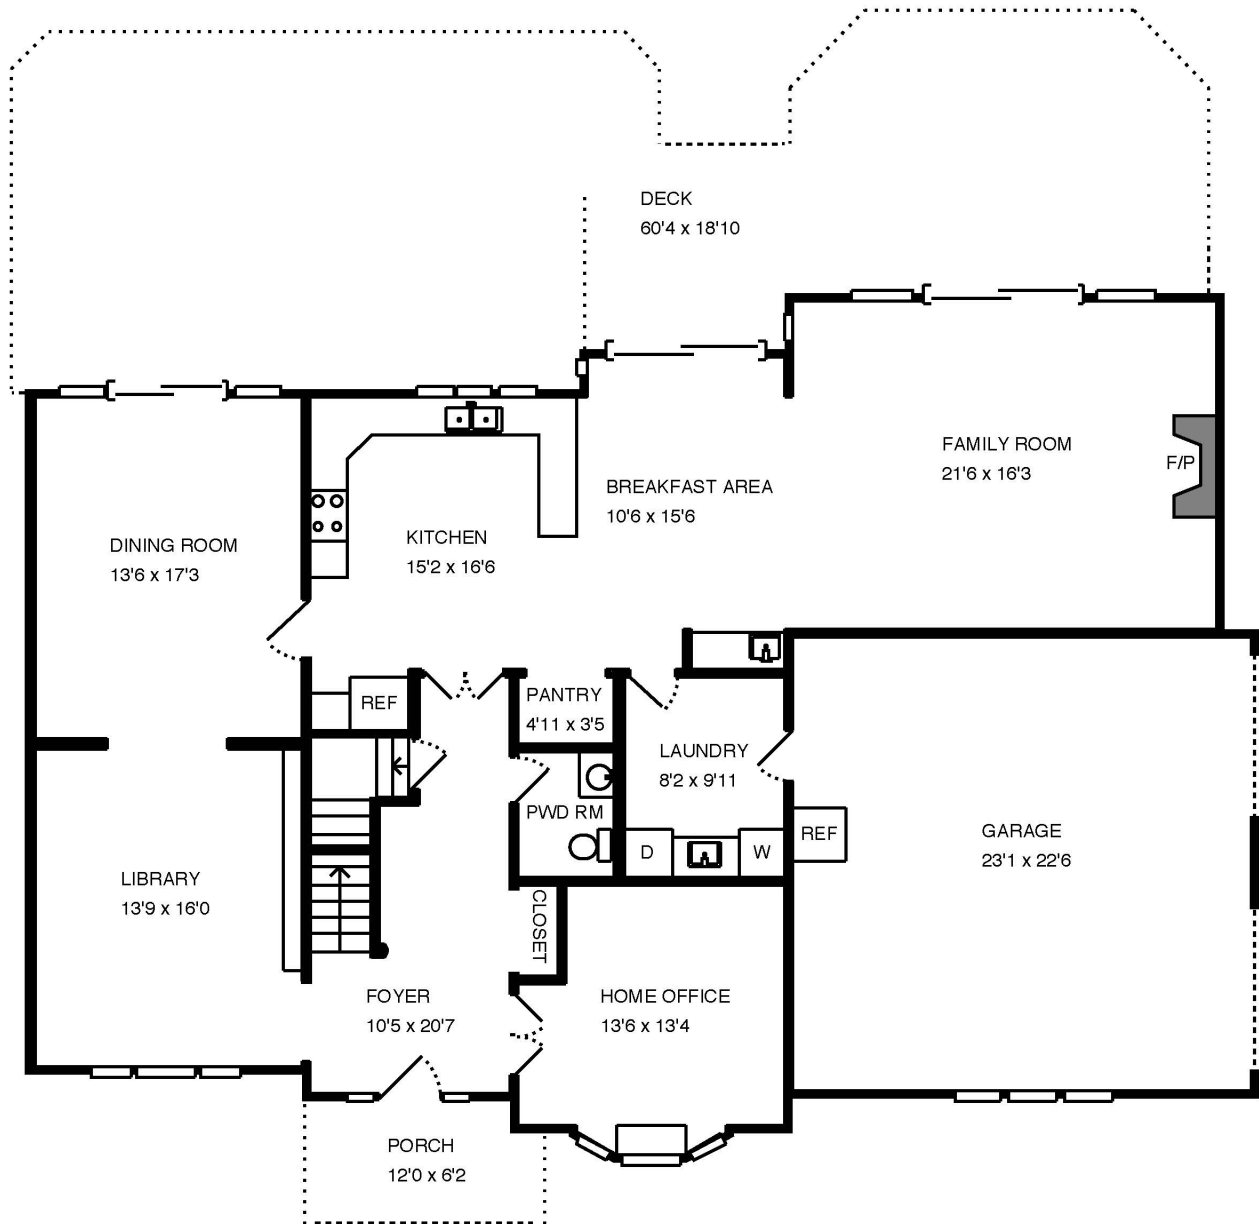

735 Holly Drive North • Annapolis, Maryland 21409

Main Level

735 Holly Drive North • Annapolis, Maryland 21409

Upper Level

All information is deemed reliable, but is not guaranteed.

735 Holly Drive North • Annapolis, Maryland 21409