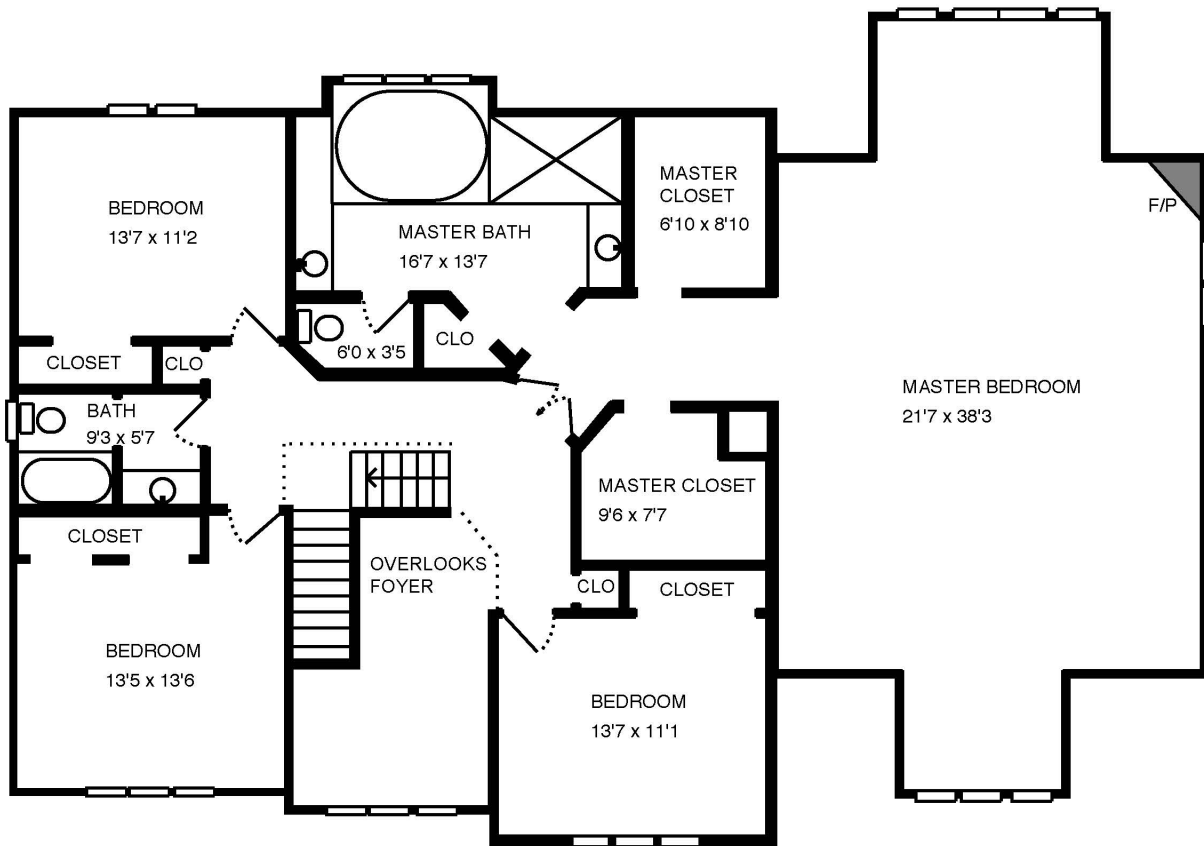

735 Holly Drive North • Annapolis, Maryland 21409

Main Level

735 Holly Drive North • Annapolis, Maryland 21409

Upper Level

All information is deemed reliable, but is not guaranteed.

735 Holly Drive North • Annapolis, Maryland 21409